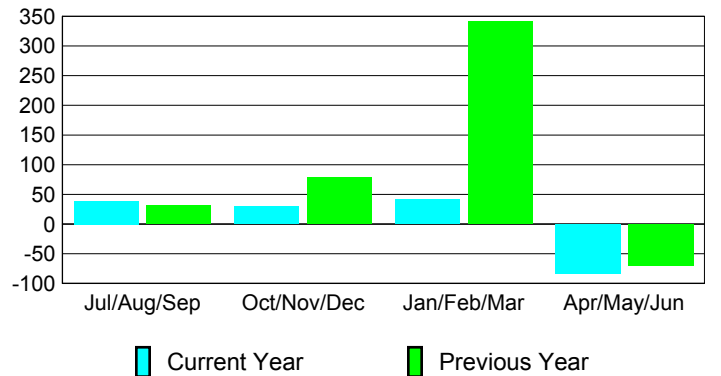

Comparison of Membership Gain/Loss

Current Year Compared to the Previous Year