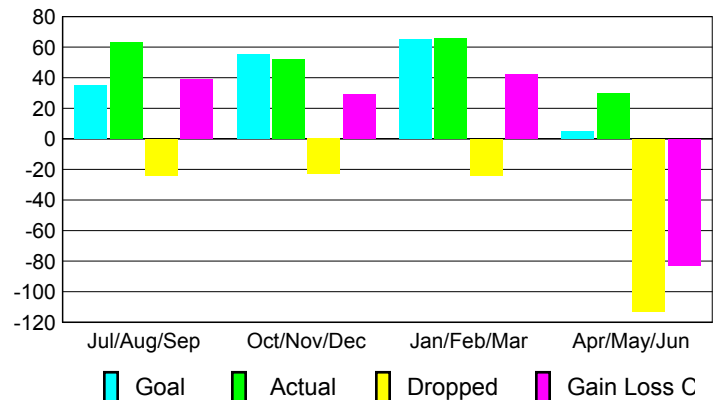

Membership Results 2009-2010

Goal, New, Dropped, Gain/Loss